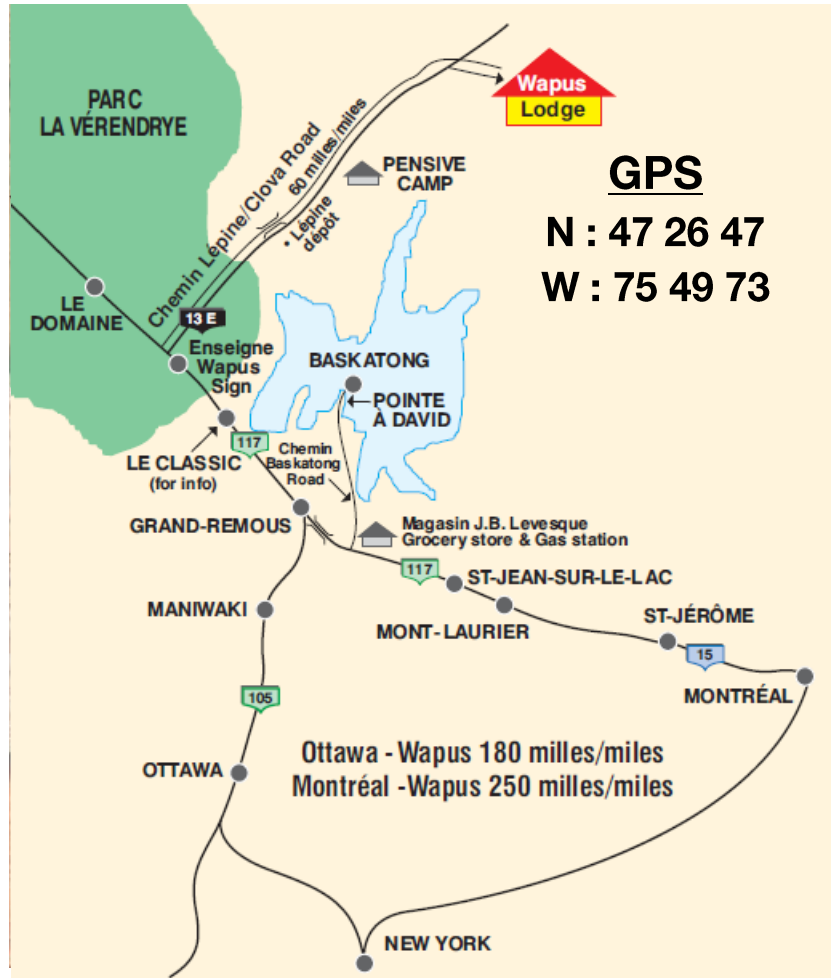

DISTANCE FROM:

Montreal : 400 km (4 hours)

Quebec : 560 km (7 hours)

Gatineau : 285 km (4 hours)

TOPO MAP:

30-O/5

PERMIT NUMBER:

07-830

ZONE:

14

GPS
N : 47 26 47
W : 75 49 73

ACCESS:

Route 117 , 7 km into the Laverandry Park then 100 km on the Clova Road 13E